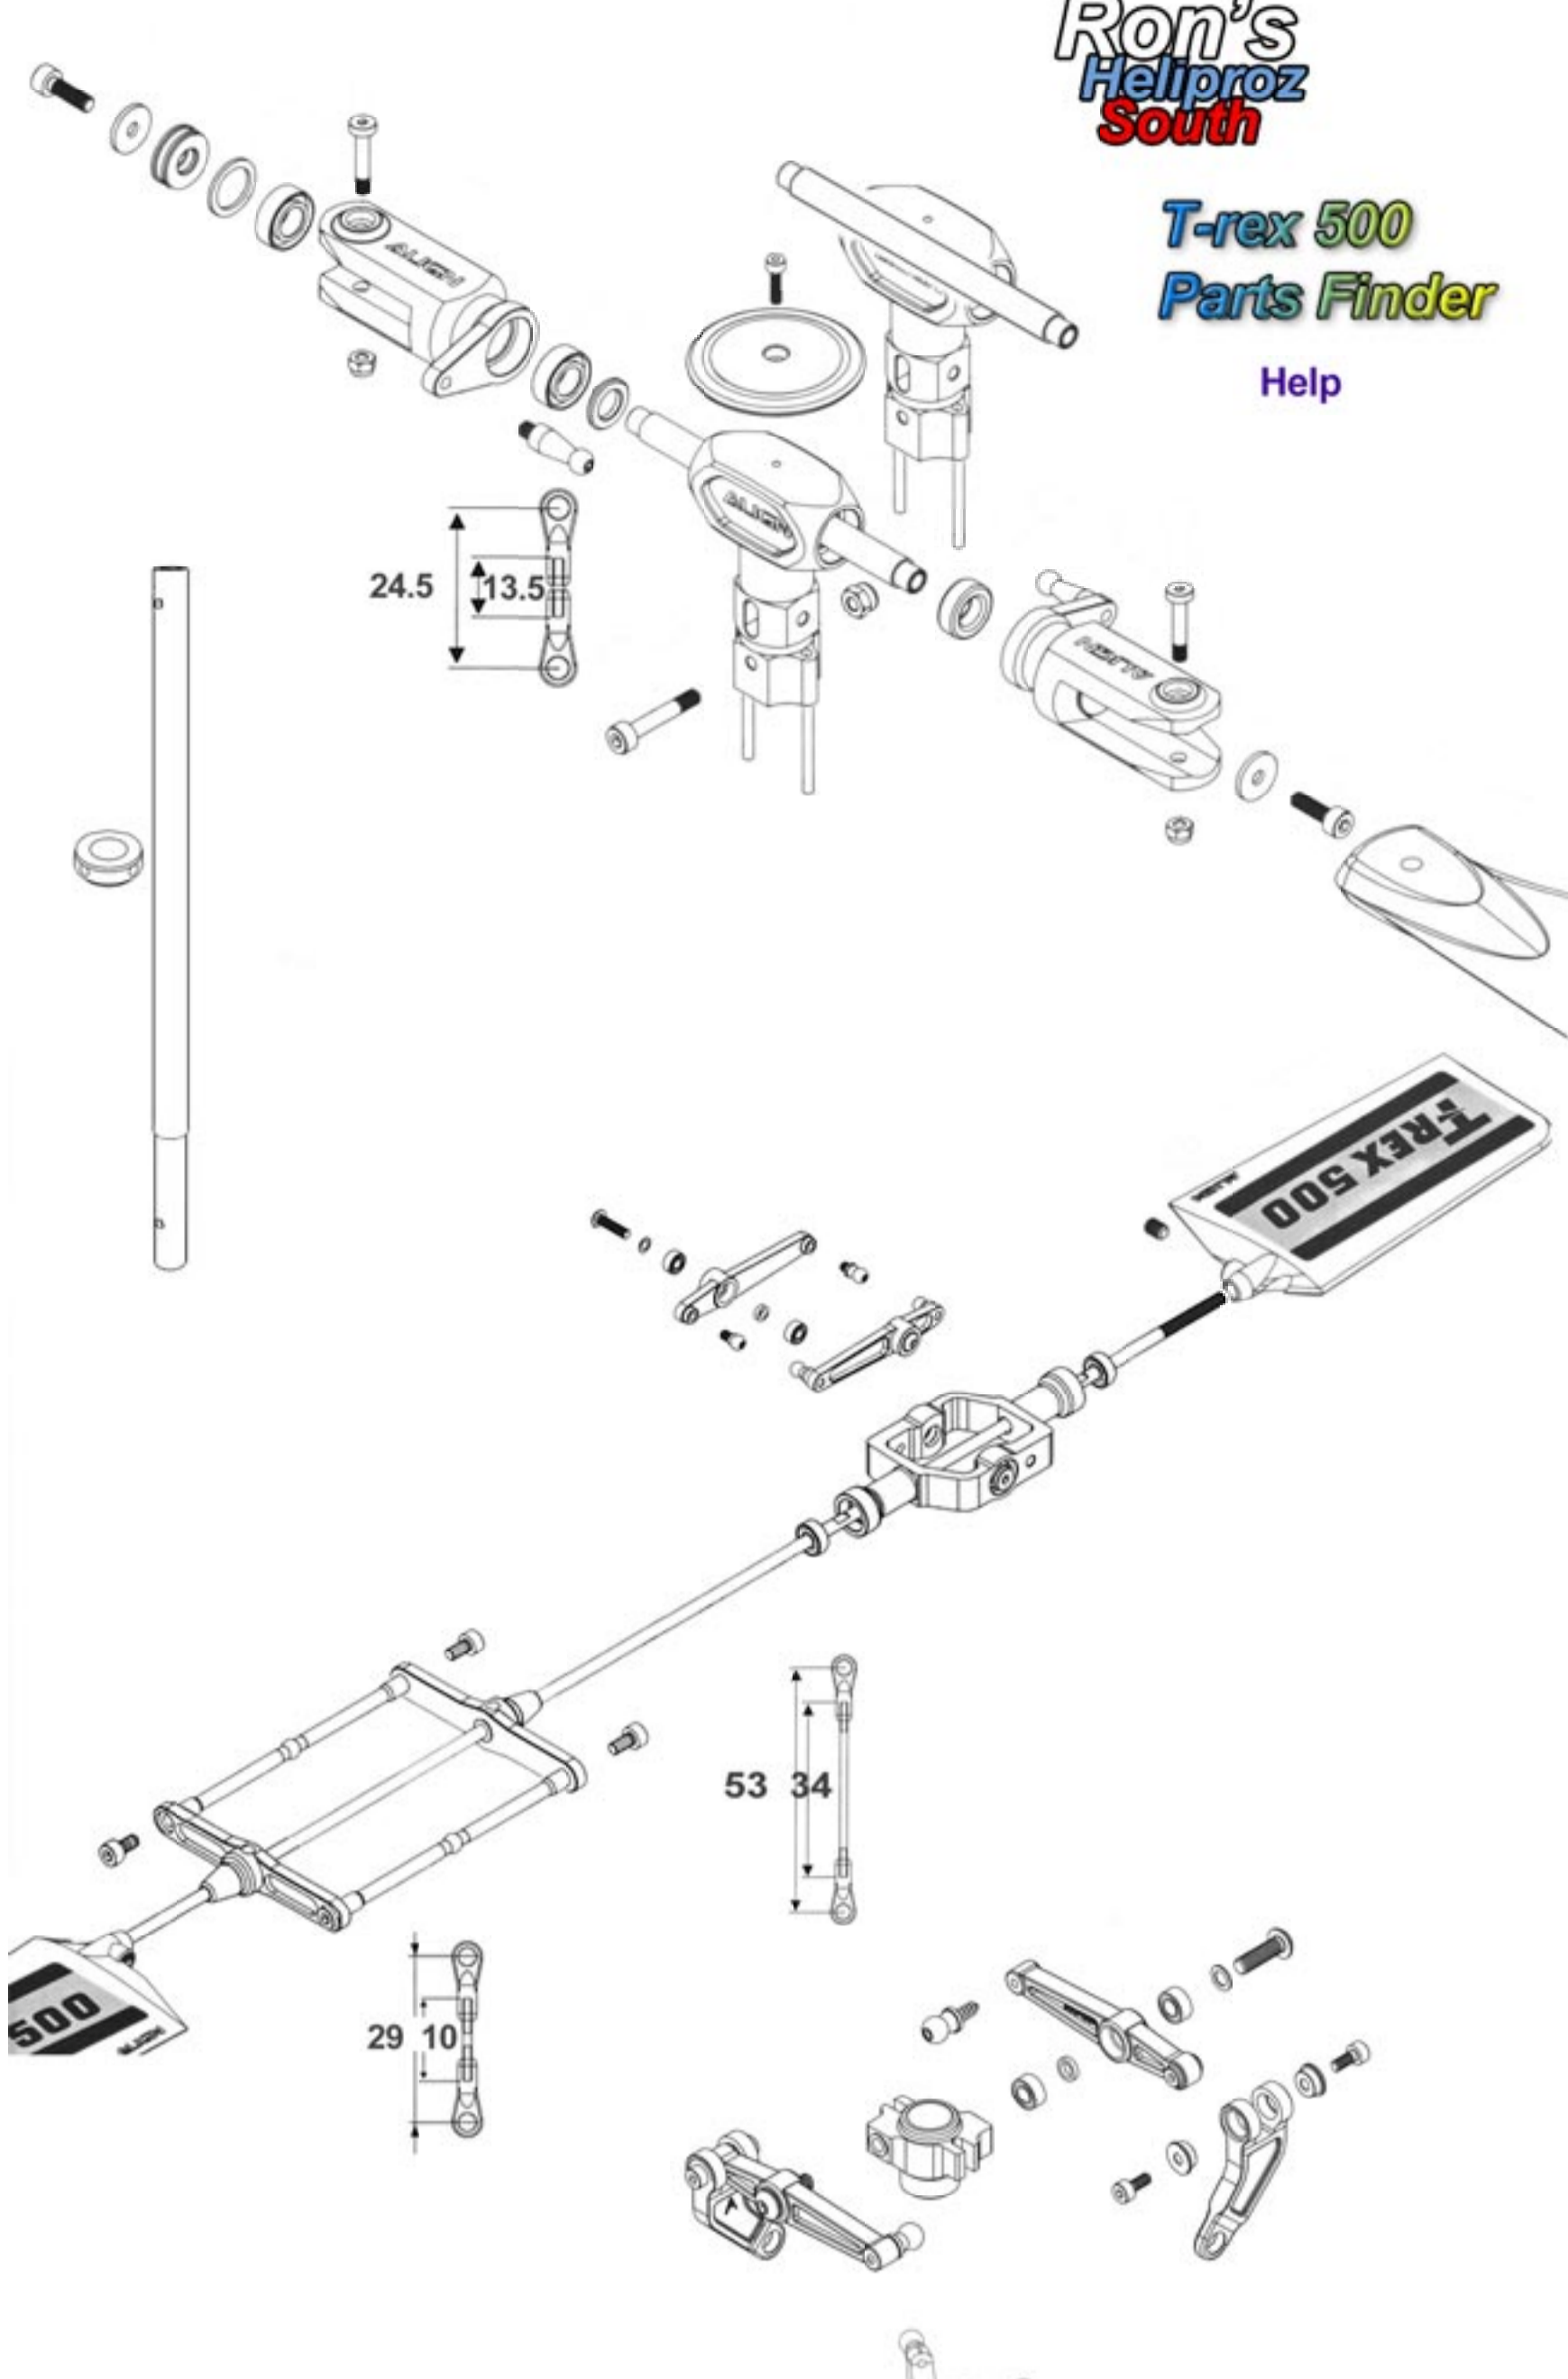

T-rex 500 Parts Finder - Give it a minute to load

Click on the part you need. You'll be taken to that part in the online store.

To return to this page after viewing or putting a part in your basket, click on the T-rex 500 picture at the top of the page.

Before you checkout, be sure to go to the bottom of the page to claim your 10% discount.

If you put an item in your basket but decide not to check out within 30 minutes, please remove the item from the basket.

Ron's
Helproz
South

T-rex 500
Parts Finder

Help

Flybar Lock / Swashplate level

ALIGN ALIGN ALIGN
ALIGN ALIGN ALIGN

For other optional parts and upgrades, click here.

For using the Parts Finder, we are offering you a 10% discount on all T-rex 500 replacement parts shown on this page. [Just click here](#) and put this item in your basket before you check out.