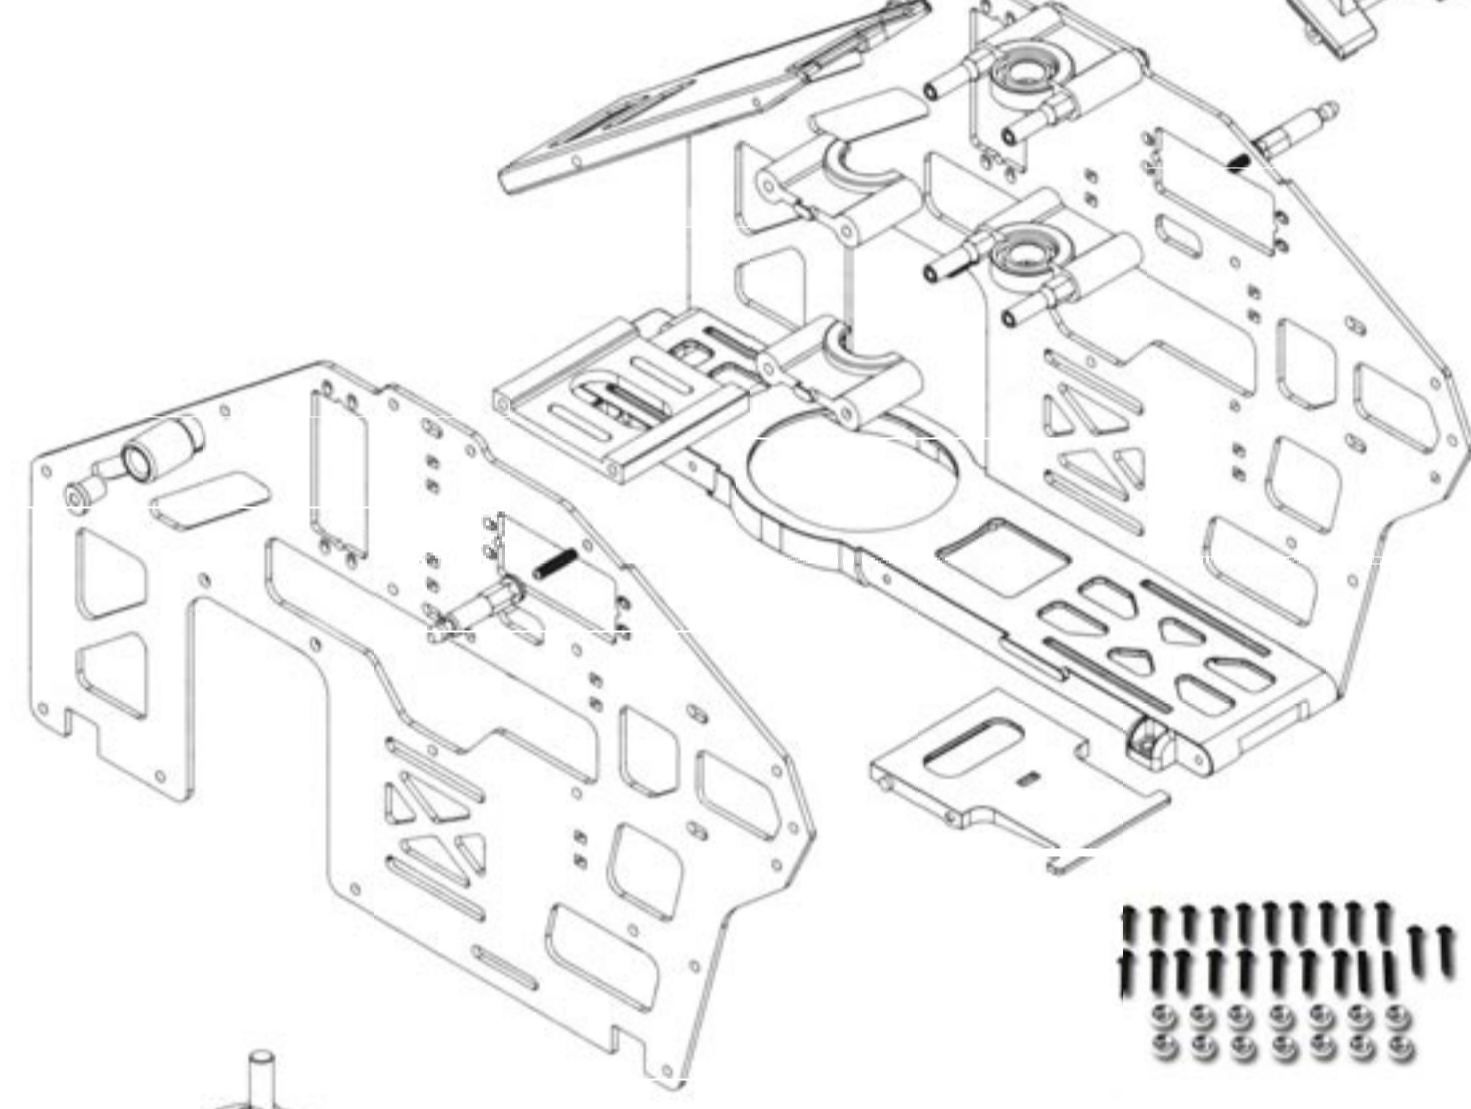

Ron's
Helproz
South

T-rex 500
Parts Finder

Help

Flybar Lock / Swashplate level

ALIGN ALIGN ALIGN
ALIGN ALIGN ALIGN

For other optional parts and upgrades, click here.

For using the Parts Finder, we are offering you a 10% discount on all T-rex 500 replacement parts shown on this page. [Just click here](#) and put this item in your basket before you check out.