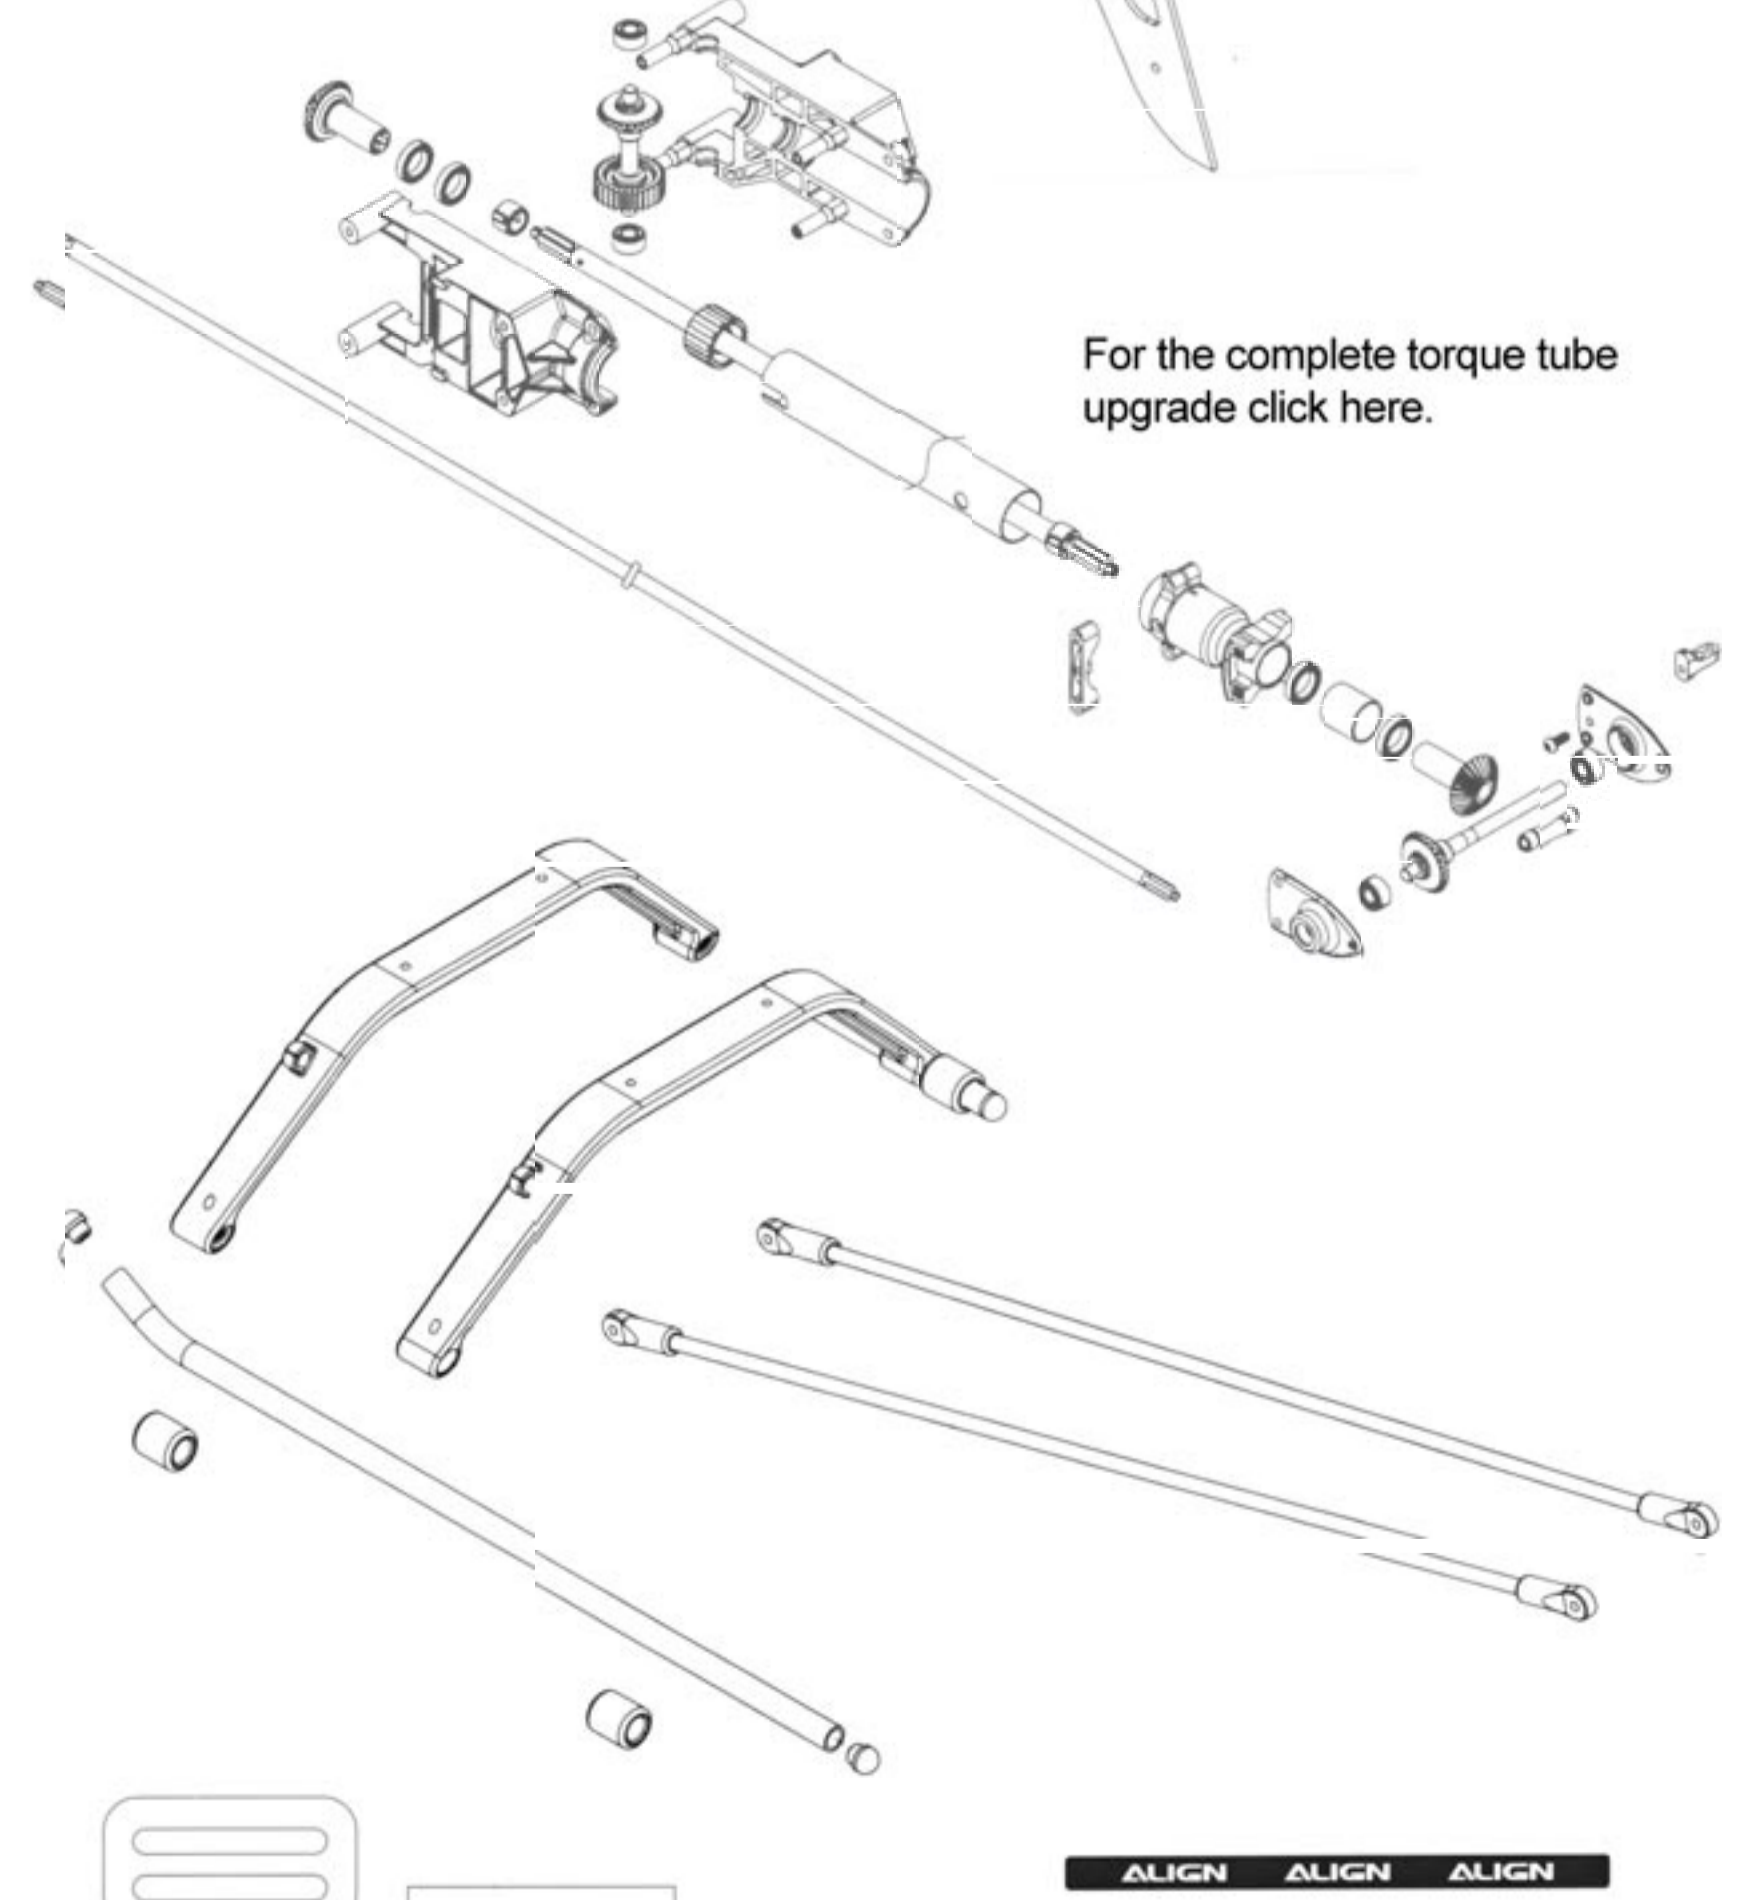

T-rex 500 Parts Finder - Give it a minute to load

Click on the part you need. You'll be taken to that part in the online store.

To return to this page after viewing or putting a part in your basket, click on the T-rex 500 picture at the top of the page.

Ron's
Helproz
South

T-rex 500
Parts Finder

Help

Flybar Lock / Swashplate level

ALIGN ALIGN ALIGN
ALIGN ALIGN ALIGN

For other optional parts and upgrades, click here.

For using the Parts Finder, we are offering you a 10% discount on all T-rex 500 replacement parts shown on this page. [Just click here](#) and put this item in your basket before you check out.