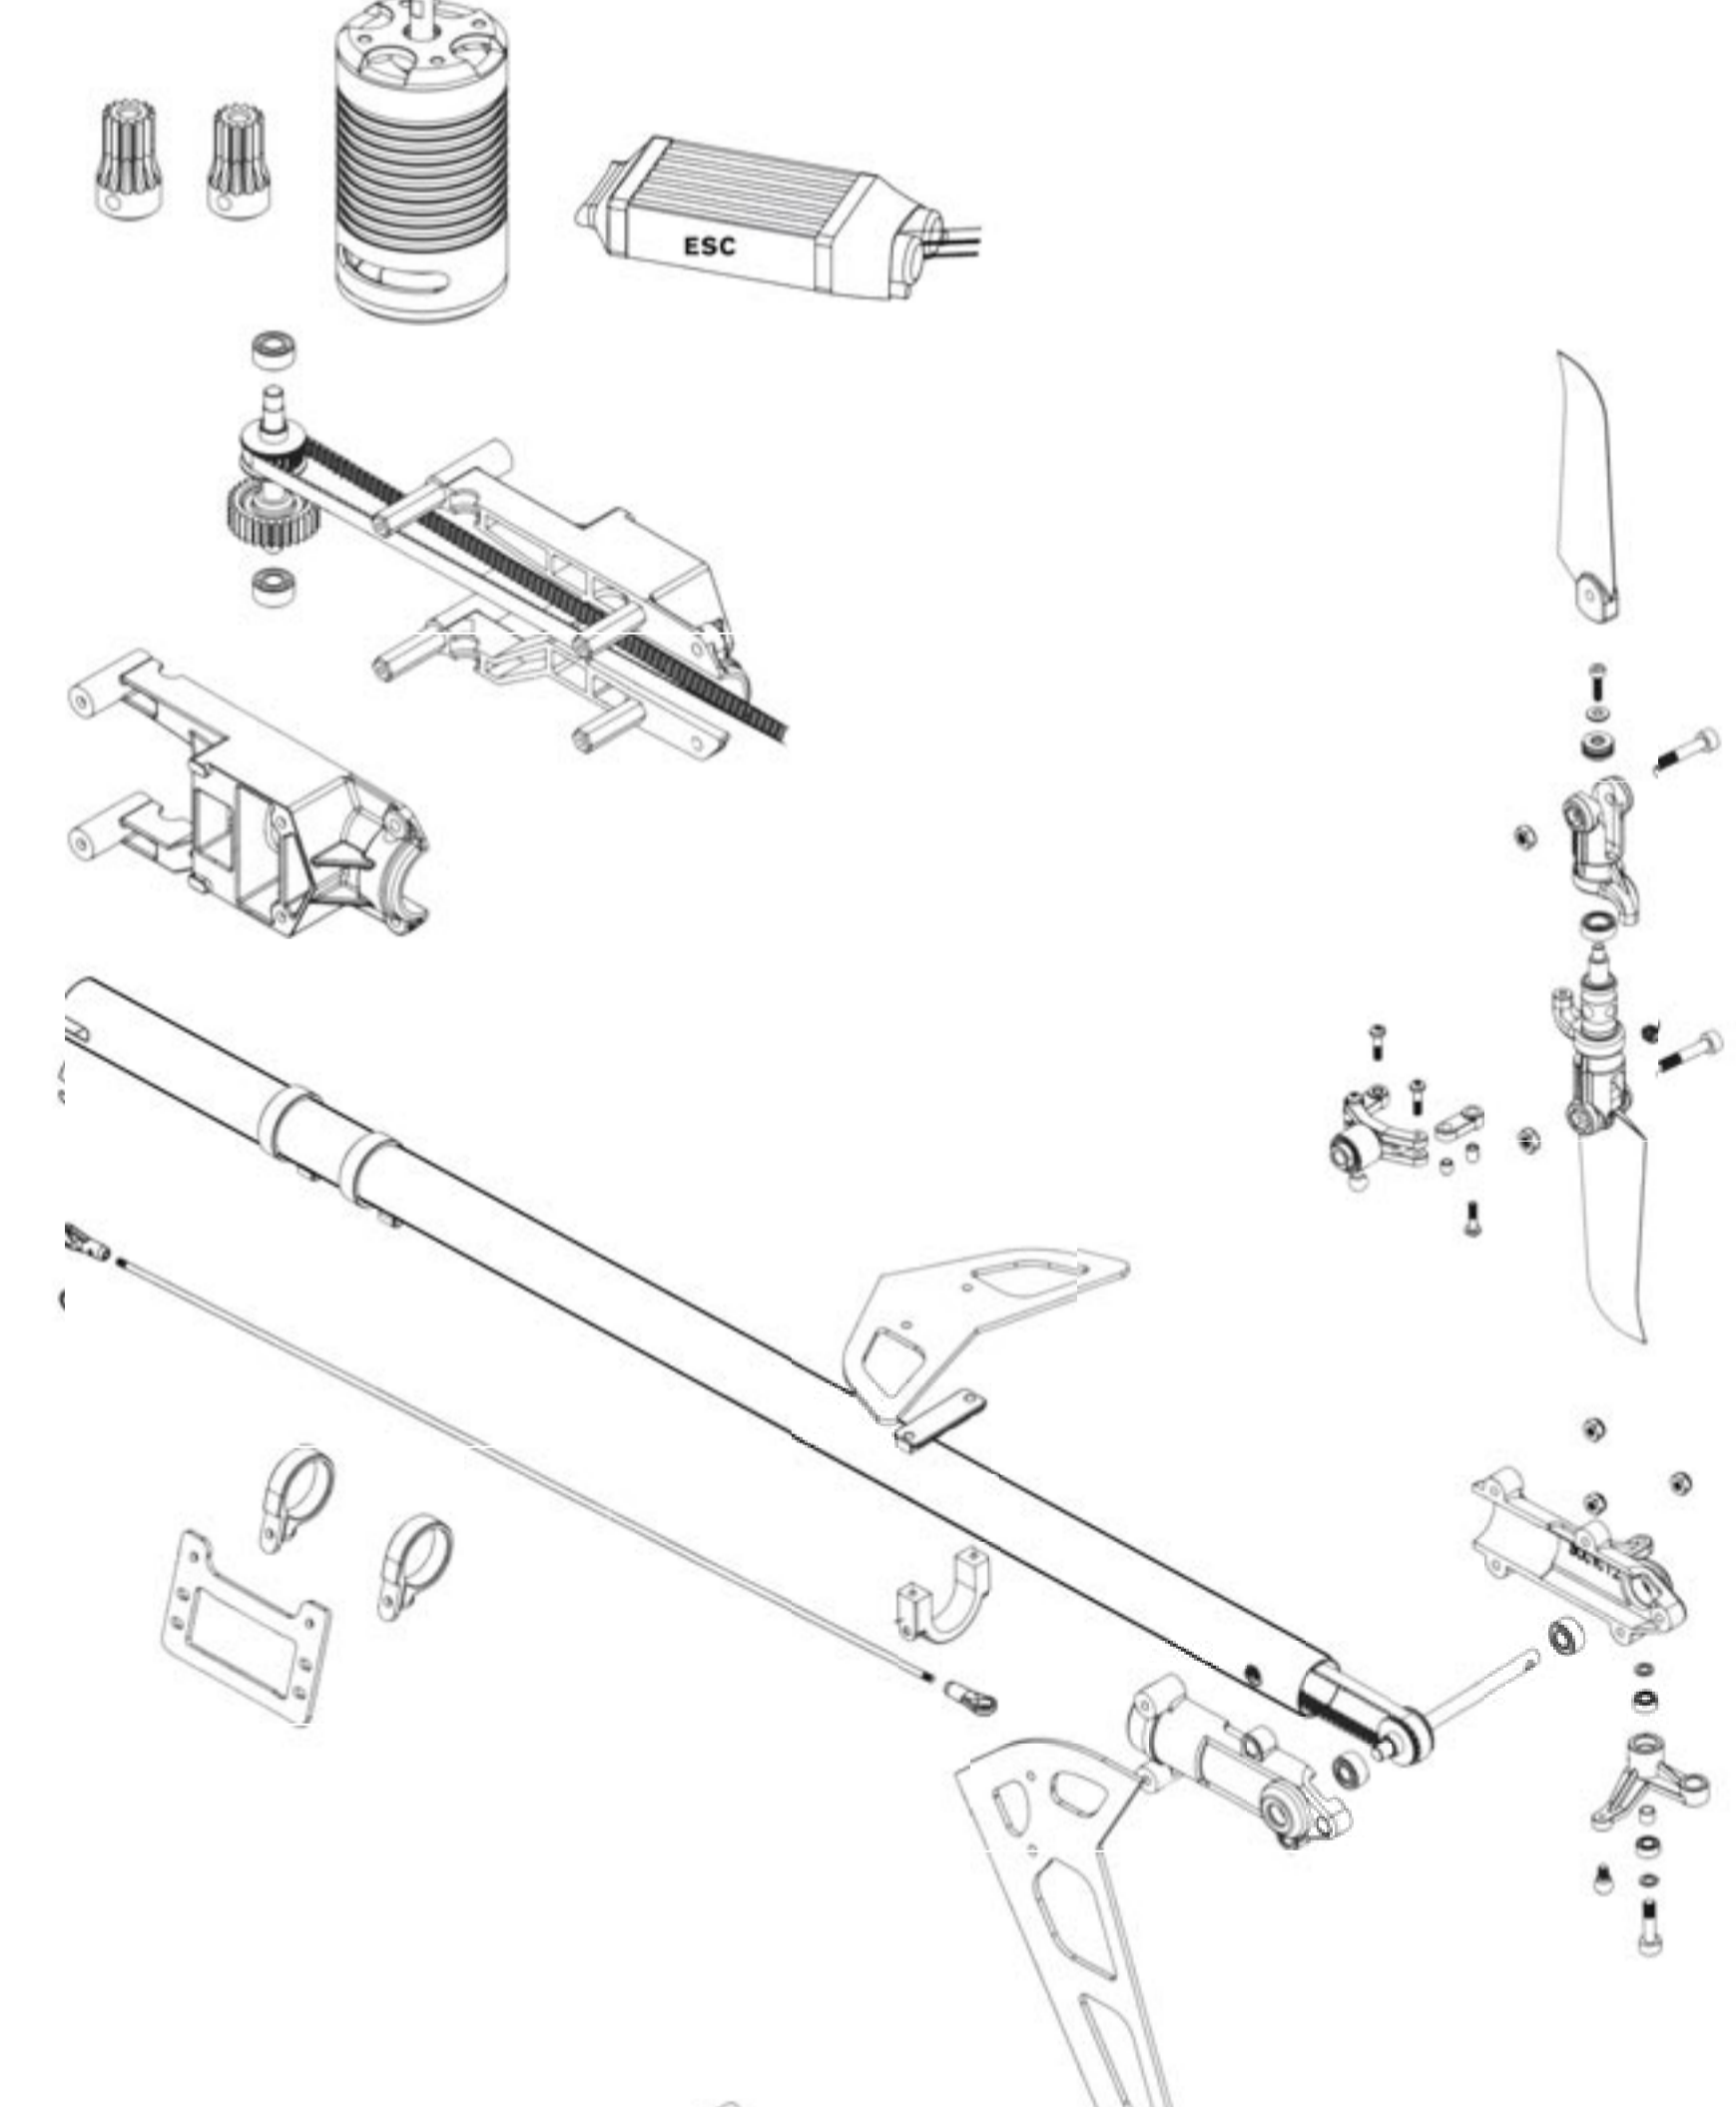

Ron's
Helproz
South

T-rex 500
Parts Finder

Help

Flybar Lock / Swashplate level

ALIGN ALIGN ALIGN
ALIGN ALIGN ALIGN

For other optional parts and upgrades, click here.

For using the Parts Finder, we are offering you a 10% discount on all T-rex 500 replacement parts shown on this page. [Just click here](#) and put this item in your basket before you check out.